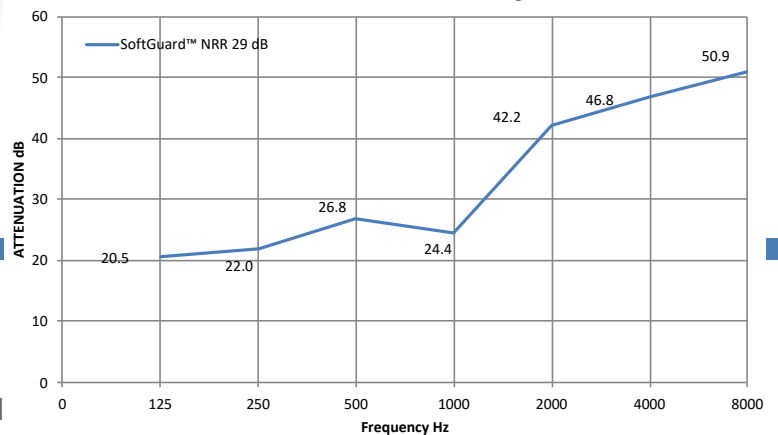

### SoftGuard™ Super Soft Silicone

Mean Attenuation Values for SoftGuard™ Custom Hearing Protection Earmolds

#### Exceptional comfort for all day use.

- NRR 26, Mean 40 dB, Attenuation up to 48 dB
- Ideal for active children / Maintains acoustic seal
- Permits hearing conversation
- Super soft for maximum comfort / Hardness Shore A 30
- Hypoallergenic & Antibacterial
- Thousands of color combinations to choose from
- 3D scanned & archived: Hassle-free re-orders/remakes
- Available Styles: Shell, Canal, and Canal-Shell (1/2 Shell)